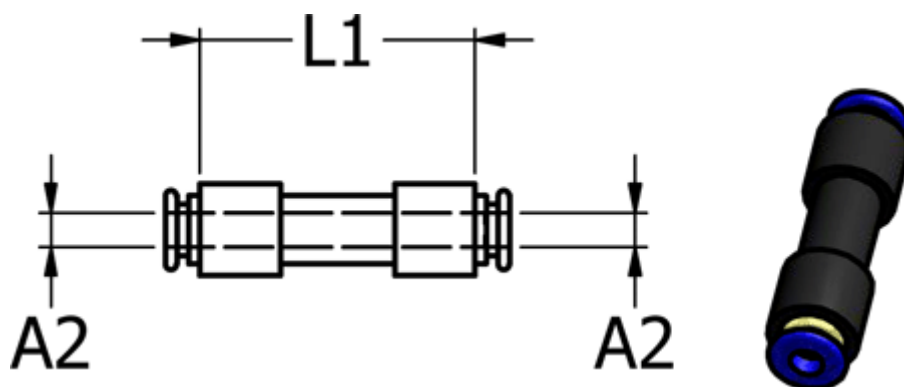

# Data Sheet

Article number: 586PU6

Description: Mini Push-in PU straight connection 6 Ø6/Ø6

## Measures

Ext. hose diameter A2 = 6 mm

L1 = 16